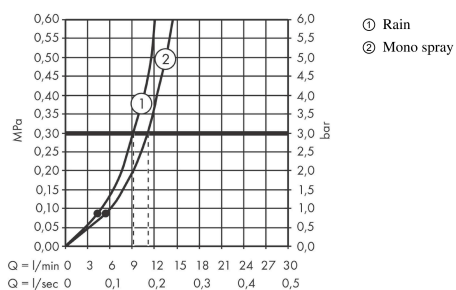

Flowchart

The consumption was measured in combination with the appropriate fittings (thermostat/mixer/in-wall valve) to reflect actual application in practice.