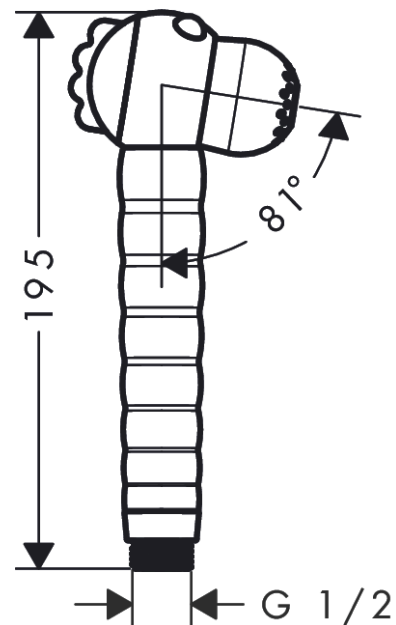

#### product features

- spray type: Rain, MonoRain
- switch spray type by turning the shower head
- maximum flow rate at 3 bar: 11 l/min
- flow rate Mono spray (at 3 bar): 9,1 l/min
- flow rate Rain spray (at 3 bar): 11 l/min
- ergonomic handle perfect for smaller hands
- googly eyes that interact with the kid
- limescale residues on the jets are removed by the rotation when changing spray modes
- with internal water conduction
- rinseable screen seal
- connection thread G ½

### Scale drawing